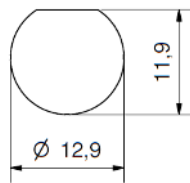

Mounting hole without Insulation Washer

	$a = 26.7$	$a = 29.7$
Mounting panel	$\leq 5 \text{ mm}$	$\leq 8 \text{ mm}$
without serrated washer	$\leq 6 \text{ mm}$	$\leq 9 \text{ mm}$

Mounting hole with Insulation Washer

	$a = 26.7$	$a = 29.7$
Mounting panel	$\leq 3 \text{ mm}$	$\leq 6 \text{ mm}$
without serrated washer	$\leq 4 \text{ mm}$	$\leq 7 \text{ mm}$

## Serrated washer with solder tag

Accessories (extra order): Insulation washer Part-No. 2-1855-9200 (black) and other colours

Part Number	Dimension ,a'
1-1299-2144	26.7
1-2731-2144	29.7