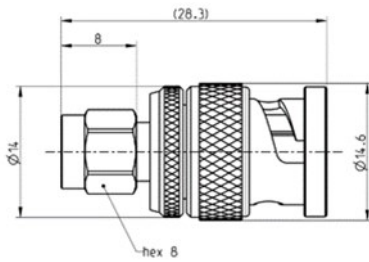

Adapters

1

2

3

Plug SMB ↔ Socket BNC 50 Ohm

4

Socket SMB ↔ Plug BNC 50 Ohm

| No. | Part Number | Description 1st Series | 2nd Series |
|-----|-------------|---------------------------|-------------------|
| 1 | 1-3924-2950 | Socket BNC 75 Ohm ↔ | Socket TNC 75 Ohm |
| 2 | 1-8575-2930 | Plug SMA ↔ | Plug BNC 50 Ohm |
| 3 | 1-4242-2950 | Plug SMB ↔ | Socket BNC 50 Ohm |
| 4 | 1-4243-2930 | Socket SMB ↔ | Plug BNC 50 Ohm |