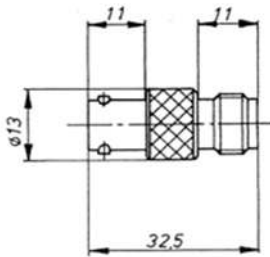

Adapters

1

2

3

Plug SMB ↔ Socket BNC 50 Ohm

4

Socket SMB ↔ Plug BNC 50 Ohm

| No. | Part Number | Description 1st Series | 2nd Series |
|-----|-------------|---------------------------|-------------------|
| 1 | 1-3924-2950 | Socket BNC 75 Ohm ↔ | Socket TNC 75 Ohm |
| 2 | 1-8575-2930 | Plug SMA ↔ | Plug BNC 50 Ohm |
| 3 | 1-4242-2950 | Plug SMB ↔ | Socket BNC 50 Ohm |
| 4 | 1-4243-2930 | Socket SMB ↔ | Plug BNC 50 Ohm |