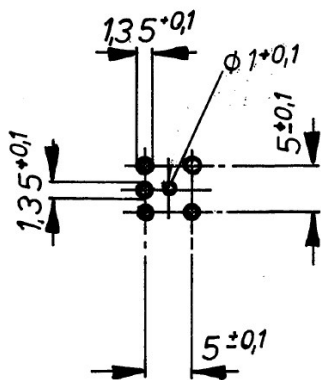

Hole pattern

The Audio Triax series is compatible with Lemo's OS.650 series.

Other variations: See page „Design options“

| Part Number |
|-------------|
| 1-4652-8545 |

The specified data serve only to describe the product and should not be considered legally binding, guaranteed properties. We reserve the right to make constructional changes, determine delivery and are not responsible for any errors and omissions.