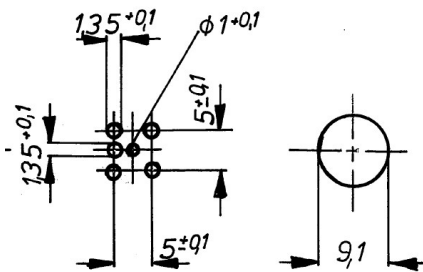

Hole pattern

Mounting hole
Mounting panel ≤ 6

The Audio Triax series is compatible with Lemo's 0S.650 series.

Accessories (extra order): Insulation washer

Other variations: See page „Design options“

Part Number
1-5502-8545