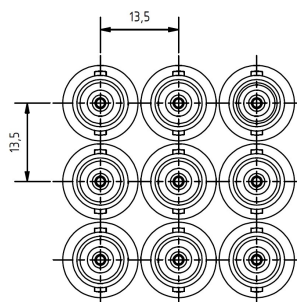

Cable Plug with Rotary Sleeve

Pitch ≥ 13.5 mm

Cable Plug suited for Sockets with a Pitch ≥ 13.5 mm.

Crimp Connection

Other variations: see page „Design Options“

Cable-Ø	Cable Group*	Reference Cable	Part Number Rotary Sleeve Colour		Assembly Instruction
			black		
3	2	RG-179B	1-8800-1900		210
	79	RG-179DT Belden			
4	4	0.4/2.6/4.0**	1-8801-1900		
	67	0.54L/2.3/3.1 Leoni	1-8802-1900		
	71	1855A Belden; 4855R Belden	1-8803-1900		
	74	0.41/1.9 AF/3.1 Draka; 70078CH Belden	1-8804-1900		
5	42	0.6/2.8 AF Draka; 1855 ENH Belden	1-8805-1900		
	61	0.75L/3.2/4.5 Perivox	1-8806-1900		
	83	0.6/2.6(2AF)Dz/4.7 ²	1-8807-1900		
	91	ULTRA HD PRO 50 UHD Draka	1-8808-1900		
6	23	RG-59; 0.6/3.7 Draka	1-8809-1900		
	50	0.8/3.7 AF Draka; 1505A Belden; 4505R Belden	1-8810-1900		
	92	0.8L/3.7D; 1505F Belden	1-8811-1900		
7	51	1.0/4.8 AF Draka; 1694A Belden; 4694R Belden	1-8812-1900		
	58	ULTRA HD PRO 100 UHD Draka; 1.2L/4.95 AF/7 Draka	1-8813-1900		
	93	1.0L/4.8D Draka; 4694F Belden	1-8814-1900		
	94	1.2L/4.8Dz/7.3 Draka ²	1-8815-1900		

* siehe *Cable Table Coaxial Cable*

** Dimensions

² Two Braids Cable

The specified data serve only to describe the product and should not be considered legally binding, guaranteed properties. We reserve the right to make constructional changes, determine delivery and are not responsible for any errors and omissions.