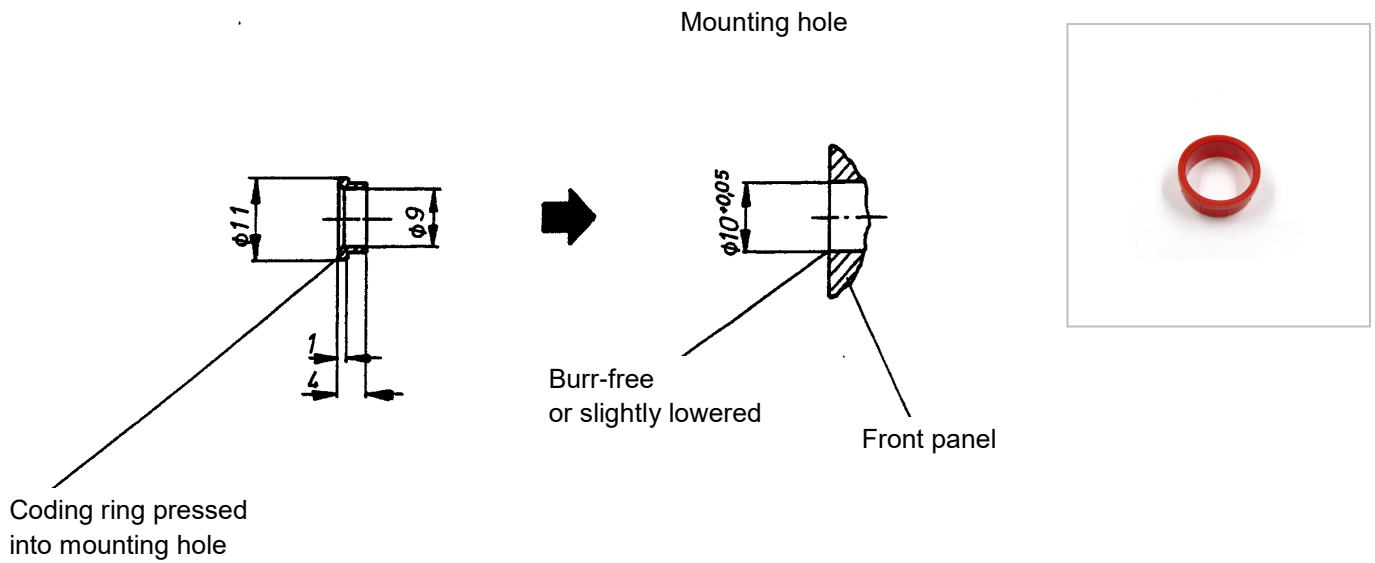

Coding Ring

Usage for colour identification on panels For panel sockets on PC-boards

Material: Polyamide 6 (PA 6)

Other variations: See page „Design options“

| Colour* | | Part Number |
|---------|---|-------------|
| yellow |  | 2-3436-2878 |
| orange |  | 2-3437-2878 |
| red |  | 2-3438-2878 |
| violet |  | 2-3439-2878 |
| blue |  | 2-3440-2878 |
| green |  | 2-3441-2878 |
| grey |  | 2-3442-2878 |
| brown |  | 2-3443-2878 |
| white |  | 2-3444-2878 |
| black |  | 2-3445-2878 |

* Colour illustration used for Orientation—colour differences not excluded.

The specified data serve only to describe the product and should not be considered legally binding, guaranteed properties. We reserve the right to make constructional changes, determine delivery and are not responsible for any errors and omissions.