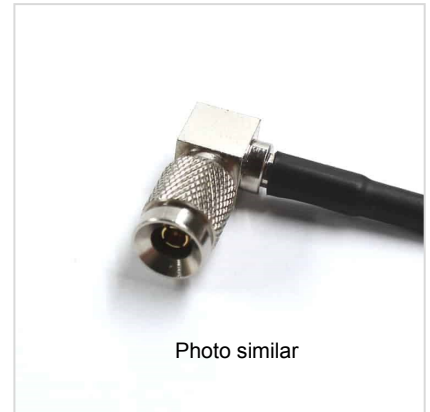

**Crimp connection**

Photo similar

Accessories (to be ordered separately): Shrink sleeve

Other variations: see page „Design Options“

Cable-Ø	Cable group*	Reference cable*	Part Number	HEX**	Assembly instruction
3	2	RG-179	1-8793-12601	1,2 / 3,3	100
	79	RG-179 DT Belden; 7500A Belden			
	100	VDU 042 LP Klotz			
4	71	0,58/2,6 AF/4,0 Draka; 1855A Belden; 4855R Belden	1-8794-12601	1,2 / 4,5	
	74	0,41/1,9 AF/ 3,1 Draka; 70078CH Belden	1-8795-12601		
	99	7501A Belden	1-8796-12601		
5	42	0,6/2,8 AF Draka; 1855 ENH Belden	1-8797-12601	1,2 / 5,4	
	91	ULTRA HD PRO 50 UHD Draka	1-8798-12601		

\*see Cable Table *Coaxial Cable*

\*\* Hex-Crimp dimensions for crimp dies

The specified data serve only to describe the product and should not be considered legally binding, guaranteed properties. We reserve the right to make constructional changes, determine delivery and are not responsible for any errors and omissions.