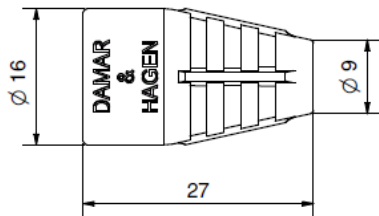

# Twist Sleeve

Twist Sleeve mounted with BNC Cable Plug

Usage for easier and faster coupling of BNC-Cable Plugs for Cable-Ø 5 mm

Material: Polyurethane (PUR)

Cable-nominal-Ø	Colour*	Part Number
5	yellow	2-6212-3332
	orange	2-6213-3332
	red	2-6214-3332
	violet	2-6215-3332
	blue	2-6216-3332
	green	2-6217-3332
	grey	2-6218-3332
	brown	2-6219-3332
	white	2-6220-3332
	black	2-6221-3332
	turquoise (cyan)	2-6222-3332

\* Colour Illustration only used for orientation – Colour differences not excluded